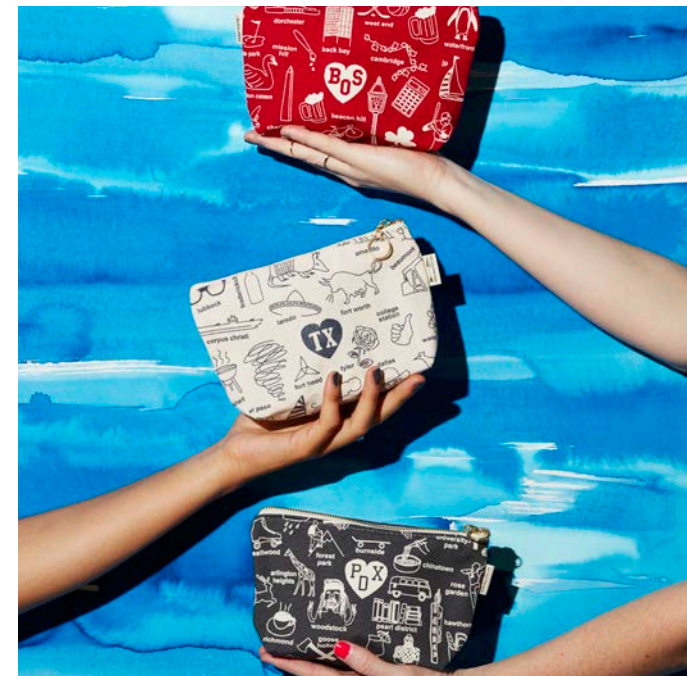

ZIP POUCH

5" x 8" x 2" gusset. 10 oz 100% cotton. Available in red, grey, and natural canvas.

Sold in a pack of 6

Boston - ZP375