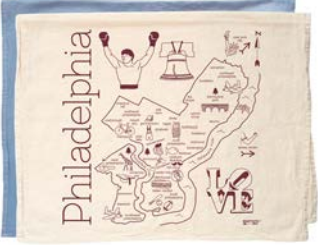

Boston
ORW375

California
ORW205

Los Angeles
ORW200

New York
ORW199

Philadelphia
ORW300

Texas
ORW401

TEA TOWEL

Approximately 21" x 32". Natural & Light Blue. 100% cotton. Lightweight recycled flour sac towel.

Sold in a pack of 6

Boston
T375 / T375B

Brooklyn
T125 / T125B

California
T205 / T205B

Chicago
T350 / T350B

Los Angeles
T200 / T200B

New York City
T199 / T199B

Philadelphia
T300 / T300B

Sold in a pack of 12

Boston
MG375

Brooklyn
MG125

California
MG205

Chicago
MG350

Colorado
MG355

Los Angeles
MG200

New York City
MG199